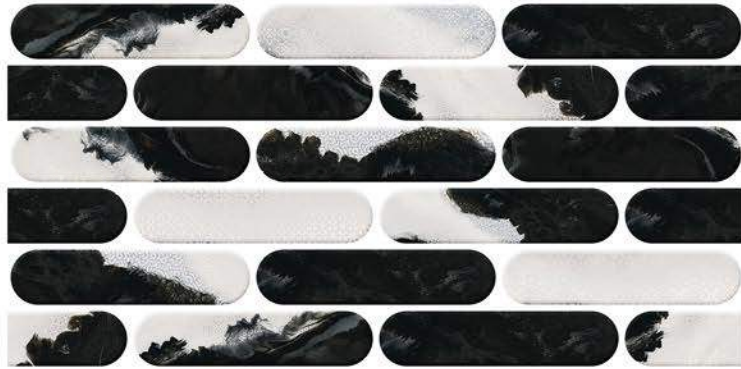

WALL TILES
300x600mm

) Satin finish

6440_LUSTER_HL-3