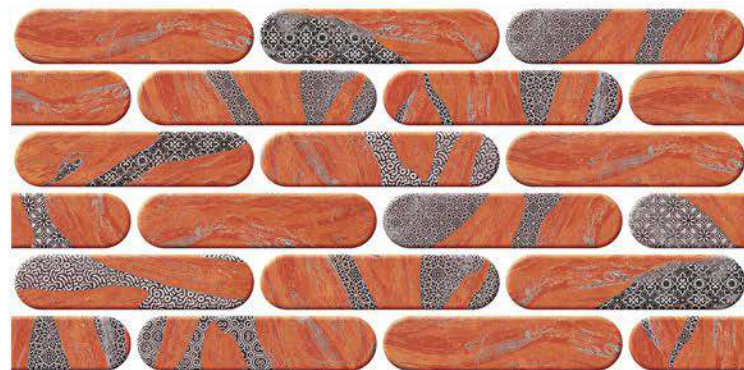

6439_LUSTER_HL

WALL TILES
300x600mm

) Satin finish

6440_LUSTER_HL-2

6440_LUSTER_HL-4

6440_LUSTER_HL-5

6440_LUSTER_HL-1

WALL TILES
300x600mm